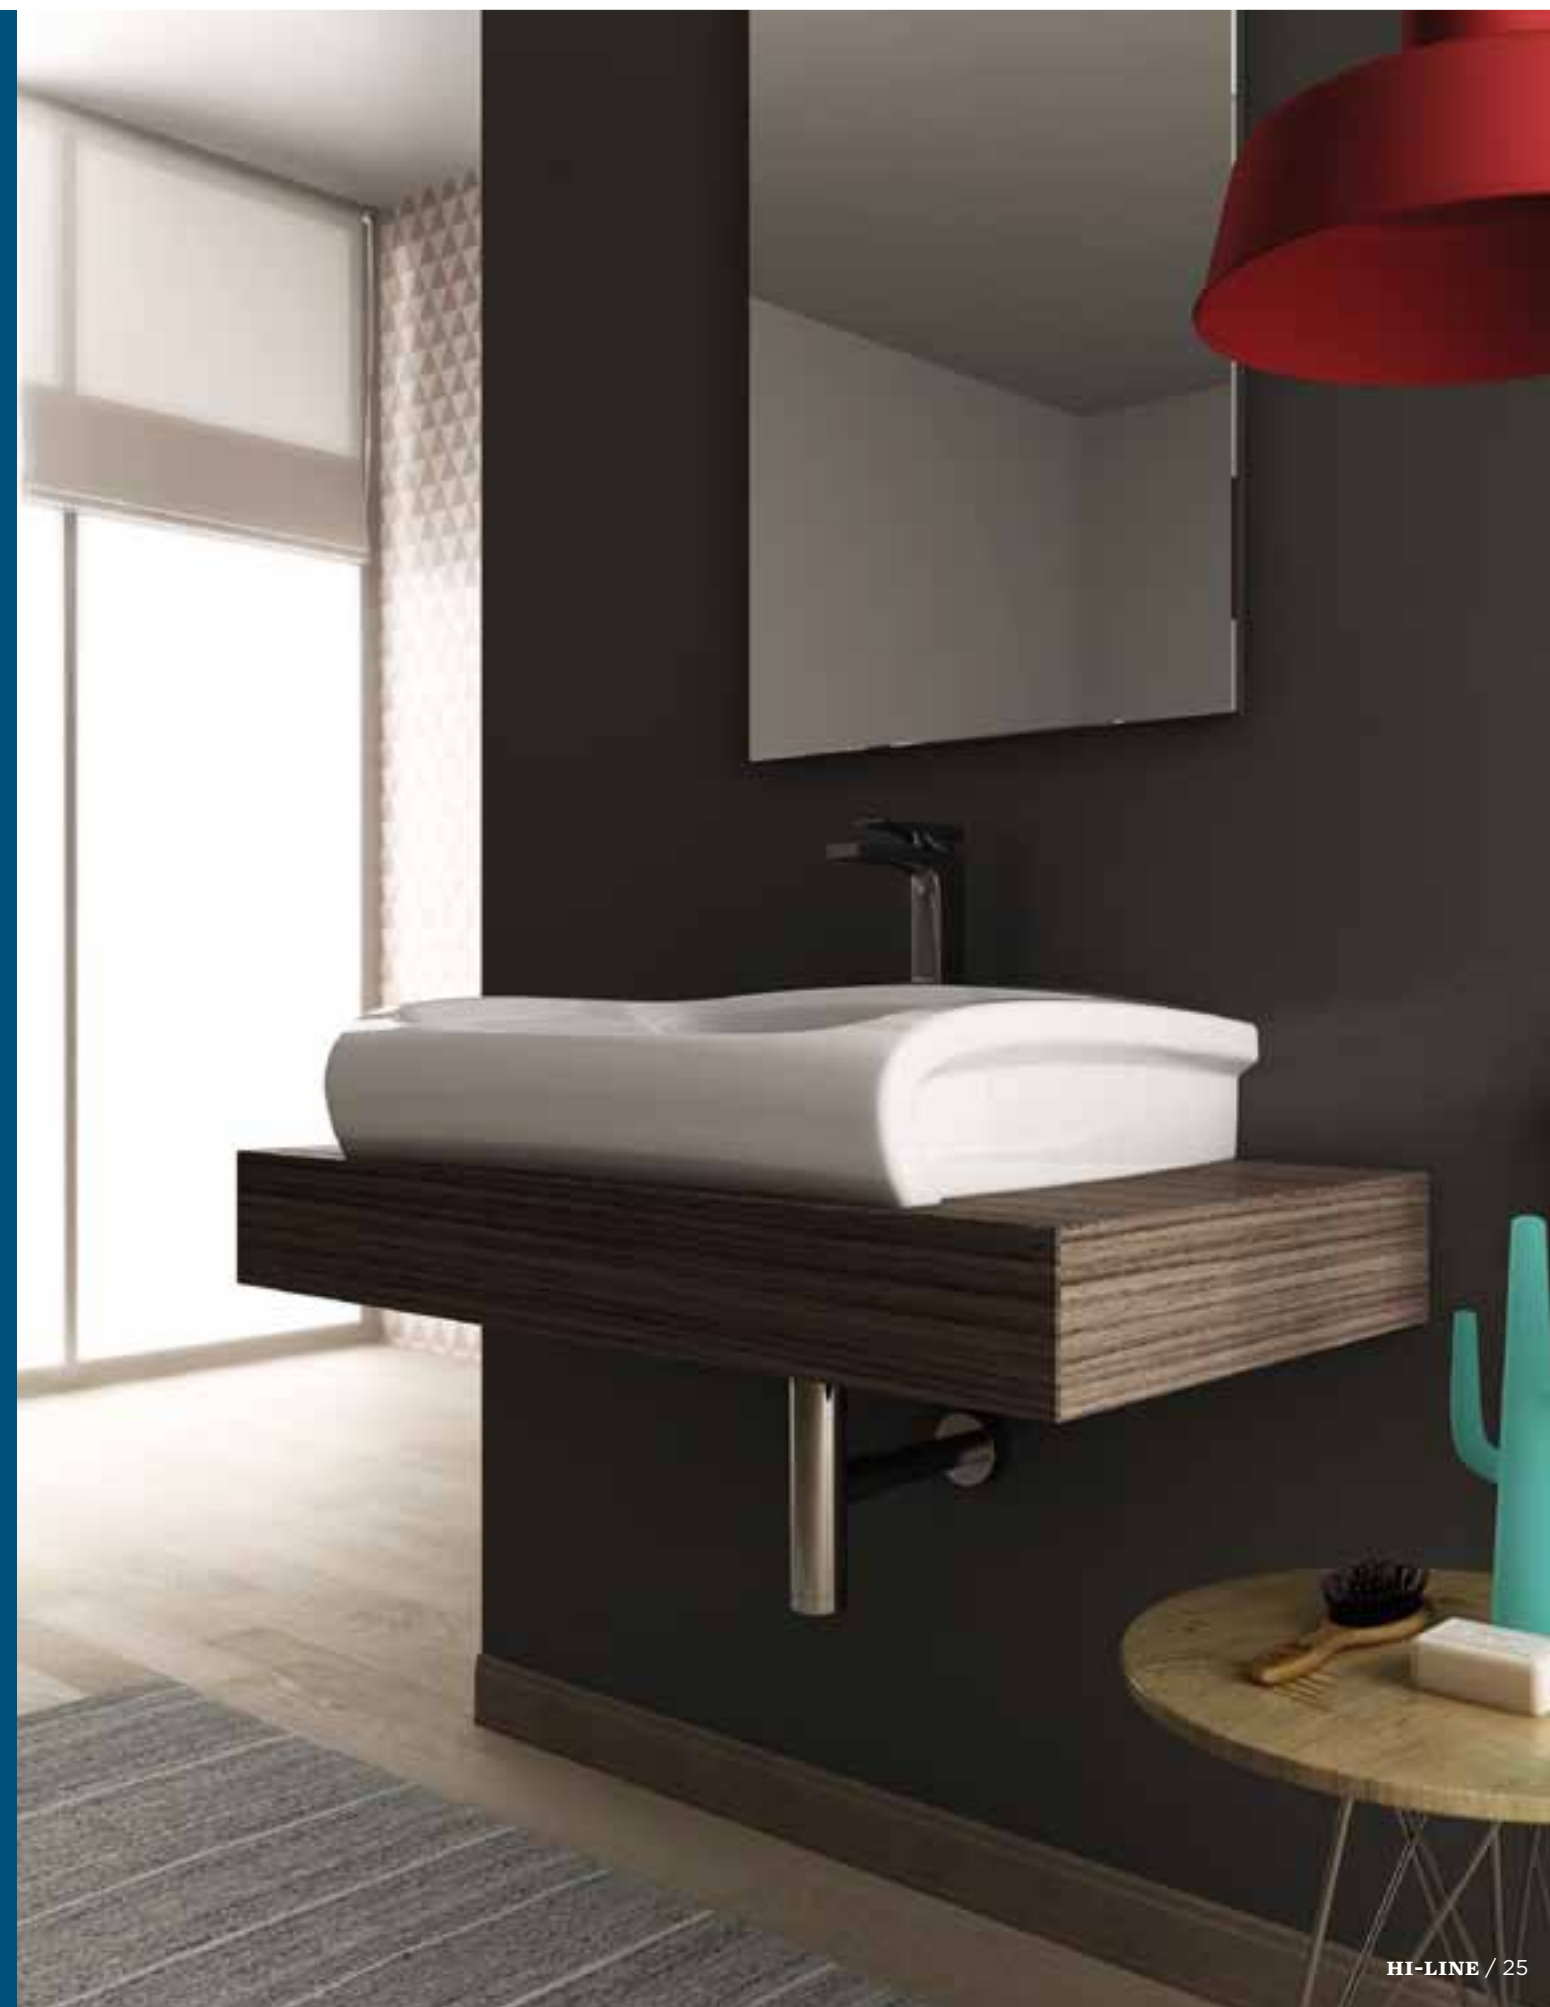

HI-LINE

DESIGN

MENEGHELLO PAOLELLI ASSOCIATI

HI-LINE: DUE LIVELLI E DUE SIGNIFICATI PER CAPIRE IL CODICE, L'INSIEME DI SEGNI CHE COSTRUISCONO LE NUOVE FORME. 'HI', COME FUSIONE TRA HIDRA E HIGH, È LA SINTESI DELL'IDENTITÀ DEL BRAND AZIENDALE CON UNA COLLEZIONE TOP AD ALTO CONTENUTO DI DESIGN: UN BINOMIO CHE SOTTOLINEA LA CAPACITÀ E LA VOLONTÀ DELL'AZIENDA DI PRODURRE OGGETTI SEMPRE INNOVATIVI E DESIGN-ORIENTED.

IL SECONDO LIVELLO DEL CODICE VIENE ESPRESSO DA 'LINE', INTESO COME STUDIO FORMALE SUI TRATTI RAPPRESENTATIVI DEL PROGETTO, VELOCI E DINAMICI MA ANCHE MORBIDI E CREMOSI.

HI-LINE IS A CODE WITH TWO LEVELS AND TWO MEANINGS. 'HI' IS THE FUSION BETWEEN HIDRA AND HIGH, THE SUMMARY OF THE BRAND IDENTITY AND A TOP CLASS COLLECTION: A DUO THAT HIGHLIGHTS THE WILLING TO MANUFACTURE PRODUCTS ALWAYS MORE DESIGN-ORIENTED. 'LINE' IS THE SECOND LEVEL OF THE CODE THAT FOCUSES ON THE MORE SIGNIFICANT PARTS OF THE PROJECTS: FAST LINES, SWIFT AND SMOOTH AT THE SAME TIME.