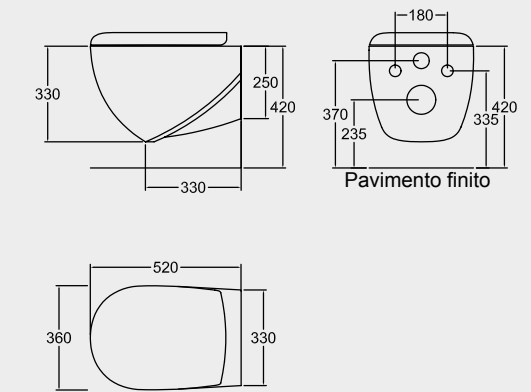

ABW10 VASO SOSPESO
FUNZIONA CON 6 LITRI
WALL HUNG WC
NOMINAL FLUSH 6 LITERS