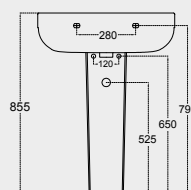

A 104
LAVABO SOTTOPIANO
UNDER COUNTER WASHBASIN

LAVABO (FO15) + COLONNA (M16)
WASHBASIN (FO15) + PEDESTAL (M16)