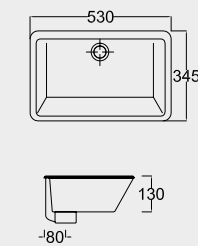

A 109
GEA LAVABO SOTTOPIANO 53x34,5x13
GEA UNDER COUNTER WASHBASIN
53x34,5x13