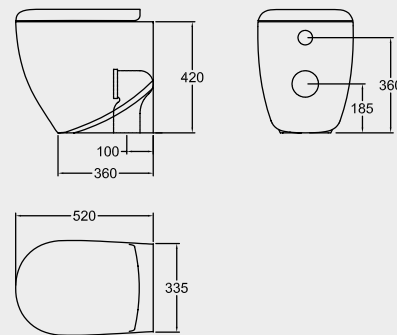

ABW14 BIDET SOSPESO
WALL HUNG BIDET

AB10 VASO A TERRA
FUNZIONA CON 6 LITRI
BACK TO WALL WC
NOMINAL FLUSH 6 LITERS