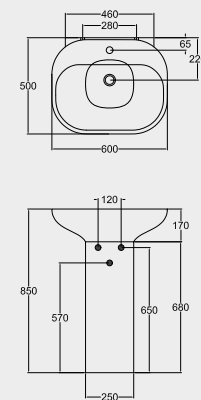

AB15 LAVABO 60 PER COLONNA +
AB16 COLONNA PER LAVABI
WASHBASIN 60 FOR PEDESTAL +
PEDESTAL FOR WASHBASIN