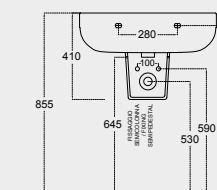

LAVABO (FO15) + COLONNA (M16)
WASHBASIN (FO15) + PEDESTAL (M16)

LAVABO (FO15) + SEMICOLONNA (M22)
WASHBASIN (FO15) + SEMIPEDESTAL (M22)