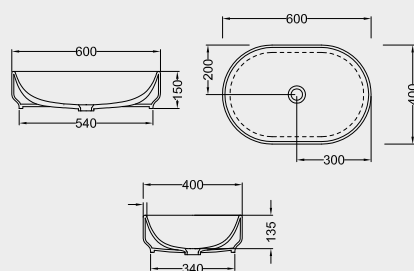

G60 LAVABO APPOGGIO OVALE 60
COUNTERTOP OVAL WASHBASIN 60