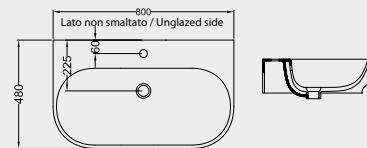

G12 WC MONOBLOCCO
+ **G18 CASSETTA CERAMICA**
CLOSE-COUPLED WC
+ CERAMIC CISTERN

G15 LAVABO 60 APPOGGIO / SOSPESO +
AB16 COLONNA
COUNTERTOP / WALL-HUNG
WASHBASIN 60 + PEDESTAL

G17 LAVABO 80 APPOGGIO / SOSPESO
COUNTERTOP / WALL-HUNG
WASHBASIN 80