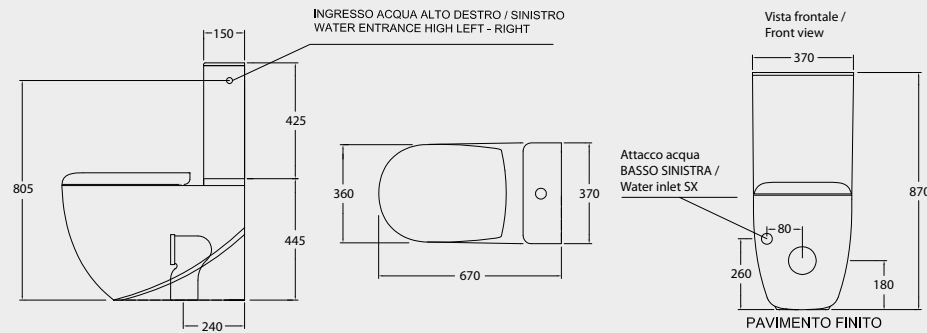

AB12 VASO MONOBLOCCO + AB18 CASSETTA MONOBLOCCO
FUNZIONE CON 6 LITRI
WC CLOSE-COUPLED + MONOBLOCK CISTERN NOMINAL
FLUSH 6 LITERS