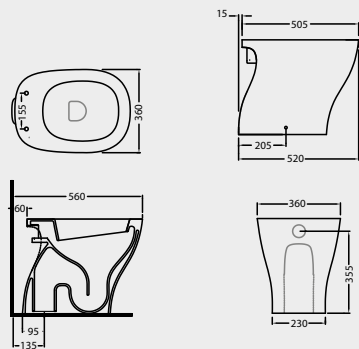

M10 WC A TERRA - INSTALLAZIONE
DISTANZIATA DA PARETE FUNZIONA
CON 4,5 LITRI
FLOOR MOUNTED WC - WALL SPACED
INSTALLATION NOMINAL FLUSH 4,5
LITERS