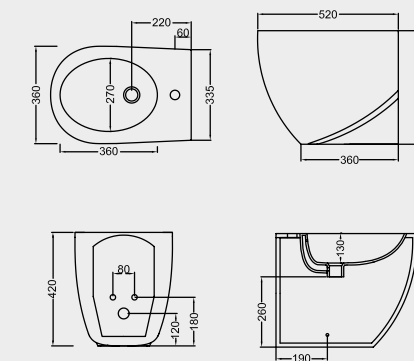

AB14 BIDET
BACK TO WALL BIDET