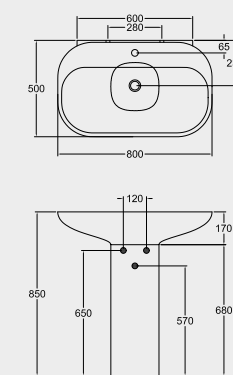

AB17 LAVABO 80 PER COLONNA +
AB16 COLONNA PER LAVABI
WASHBASIN 80 FOR PEDESTAL +
PEDESTAL FOR WASHBASIN