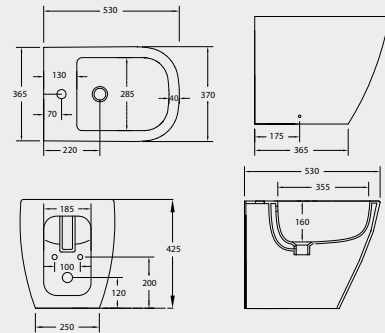

FA14 BIDET
BACK TO WALL BIDET