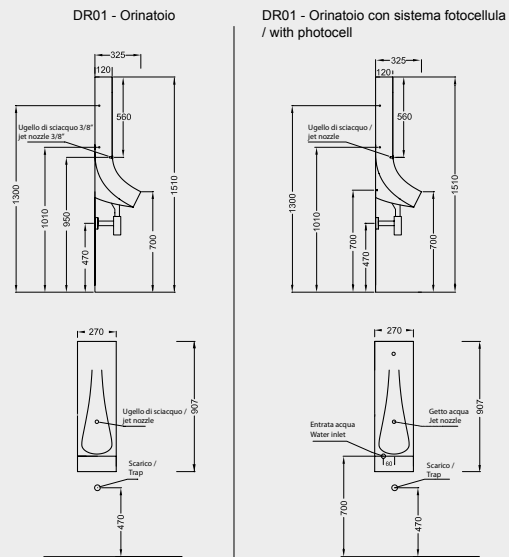

DR01 ORINATOIO
URINAL